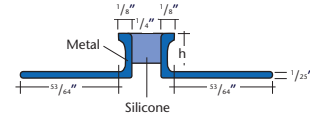

Blanke•Heavy Duty Expansion Joint

(Brass • Aluminum • Stainless steel)

The Blanke•HD Expansion Joint, constructed with aluminum, brass or stainless steel edges filled with a non-tacky silicone sealant, helps absorb movement caused by shrinkage, structure settling, substrate expansion and contraction, and vibration. Because the sealant is cured in a factory controlled environment according to the manufacturer's specifications, and not at the construction site, the finish of the Blanke•HD Expansion Joint is consistently high quality and uniform. The Blanke•HD Expansion Joint has excellent resistance to grease, oil and cleaning chemicals.