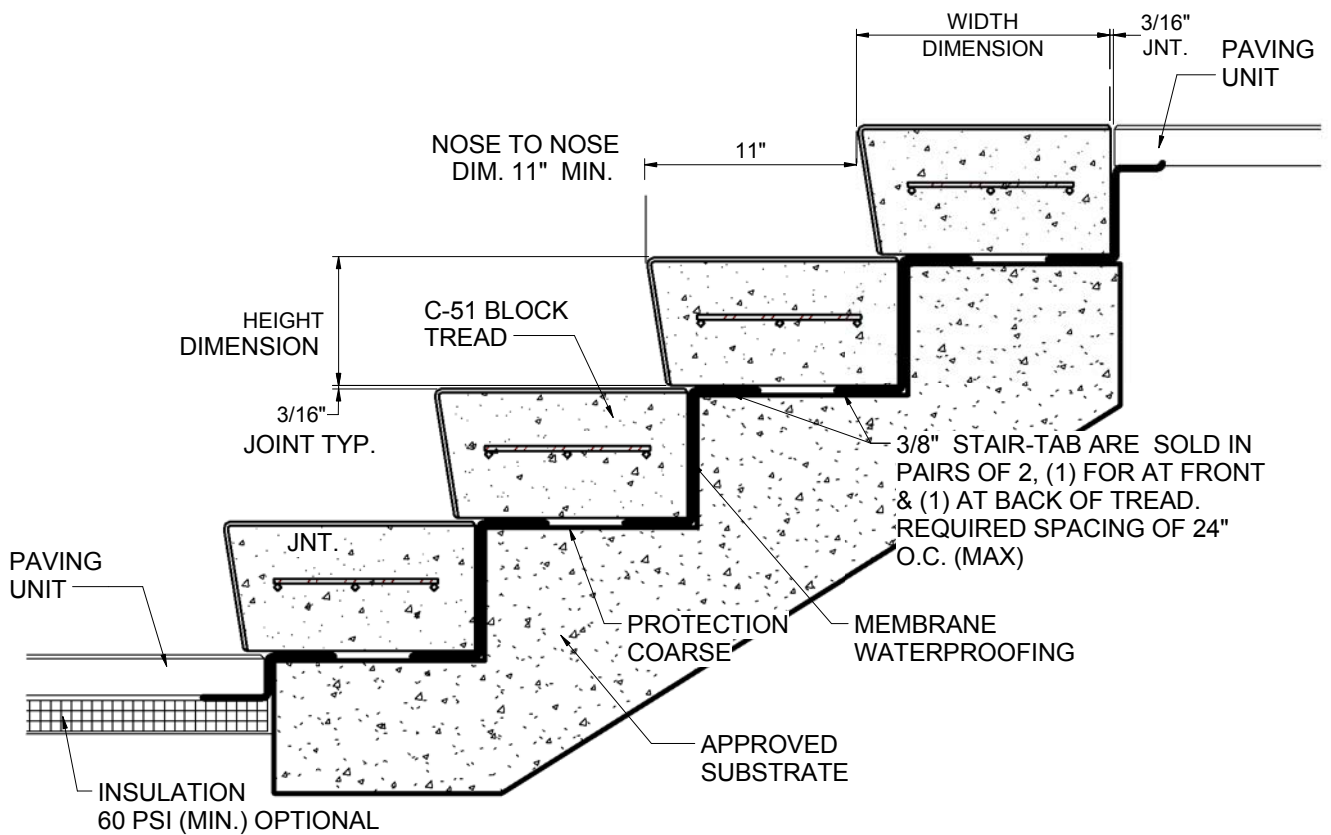

1 TREAD RISER CROSS SECTION

2 PARTIAL STAIR CROSS SECTION

Tile: Block Tread Tab Set

Scale:

Date: 02/20/2015

Measurement: 16½ x 16½ / 23¾ x 23¾ / 11¾ x 23⅝

Options:

(201) 731-4249

www:azzotile.com

Tile: Block Tread Tab Set

Scale:

Date: 02/20/2015

Measurement: $16\frac{1}{2} \times 16\frac{1}{2}$ / $23\frac{3}{4} \times 23\frac{3}{4}$ / $11\frac{3}{4} \times 23\frac{5}{8}$

Options:

(201) 731-4249